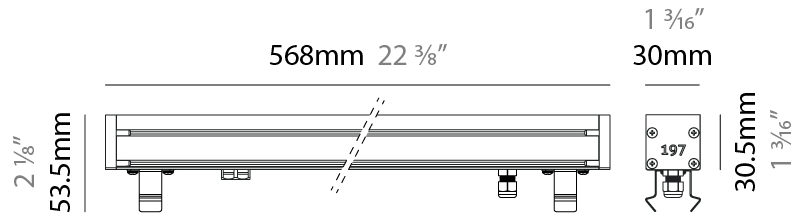

E12I0059-

base number   Color   Lens
Temperature   Options

1. To build a product code in our configurator select the specify button on the base model # product page
2. To build a manual product code on this datasheet choose from the options listed below in blue font and add the suffix to the base model #

GENERAL

Series: Slash 30
Brand: Unonovesette
Division: Exterior
Mounting Type: Recessed
Mounting Location: In-Ground
Subcategory: Wallwash

PHYSICAL

Shape: Rectangle
Length (mm): 568
Length (in): 22 ³/₈"
Width (mm): 30
Width (in): 1 ³/₁₆"
Height (mm): 53.5
Height (in): 2 ¹/₈"
Light Distribution: Adjustable / Direct
Weight (kg): 0.46
Weight (lbs): 1.014
Diffuser: Extra clear tempered 6mm
Fixture Finish: ANA
Fixture Material: Extruded Aluminum
Cable Details: IP68 30cm Cable with Easy Lock system

ELECTRICAL

Lamp Type: LED
Input Wattage (W): 16.95
Total Output Wattage (W): 13.24
Dimming: Non-Dimmable
Driver Included: No
Driver Location: Remote
Driver Type: Constant Voltage - Universal
Driver Class: Class 2
Input Voltage (V): 120 - 277
Output Voltage (V): 24
Upon Request: Phase Dimming (120Vac only) / 0-10V Dimming

LED

Color Temperature (*K): 2200 / 2700 / 3000 / 4000
Max. Delivered Lumen (lm): 1140 (3000K)
CRI: >90 CRI
Lamp Life (hrs): 100000

OPTICAL

Optic°: 12 / 21 / 31 / 46 / 13x36
Adjustability: Tilt ±20°

RATINGS AND CERTIFICATIONS

Certified By: Certified for North American Standards
IP rating: IP67
IK Rating: IK06