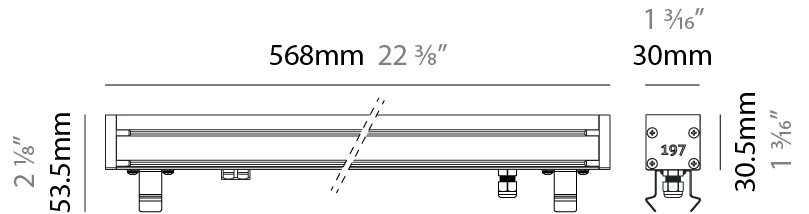

base number   Color   Lens
Temperature   Options

1. To build a product code in our configurator select the specify button on the base model # product page
2. To build a manual product code on this datasheet choose from the options listed below in blue font and add the suffix to the base model #

GENERAL

Series: Slash 30
Brand: Unonovesette
Division: Exterior
Mounting Type: Recessed
Mounting Location: In-Ground
Subcategory: Wallwash

PHYSICAL

Shape: Rectangle
Length (mm): 568
Length (in): 22 ³/₈"
Width (mm): 30
Width (in): 1 ³/₁₆"
Height (mm): 53.5
Height (in): 2 ¹/₈"
Light Distribution: Adjustable / Direct
Weight (kg): 0.46
Weight (lbs): 1.014
Diffuser: Extra clear tempered 6mm
Fixture Finish: ANA
Fixture Material: Extruded Aluminum
Cable Details: IP68 30cm Cable with Easy Lock system

ELECTRICAL

Lamp Type: LED
Input Wattage (W): 8.48
Total Output Wattage (W): 6.63
Dimming: Non-Dimmable
Driver Included: No
Driver Location: Remote
Driver Type: Constant Voltage - Universal
Driver Class: Class 2
Input Voltage (V): 120 - 277
Output Voltage (V): 24
Upon Request: Phase Dimming (120Vac only) / 0-10V Dimming

LED

Color Temperature (*K): 2200 / 2700 / 3000 / 4000
Max. Delivered Lumen (lm): 630 (3000K)
CRI: >90 CRI
Lamp Life (hrs): 100000

OPTICAL

Optic°: 12 / 21 / 31 / 46 / 13x36
Adjustability: Tilt ±20°

RATINGS AND CERTIFICATIONS

Certified By: Certified for North American Standards
IP rating: IP67
IK Rating: IK06