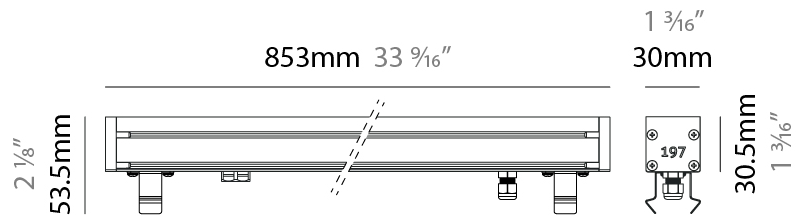

SLASH 30 RECESSED

E12I0052-

base number   Color   Lens
Temperature   Options

1. To build a product code in our configurator select the specify button on the base model # product page
2. To build a manual product code on this datasheet choose from the options listed below in blue font and add the suffix to the base model #

GENERAL

Series: Slash 30
Brand: Unonovesette
Division: Exterior
Mounting Type: Recessed
Mounting Location: In-Ground
Subcategory: Wallwash

PHYSICAL

Shape: Rectangle
Length (mm): 853
Length (in): 33 ³/₁₆
Width (mm): 30
Width (in): 1 ³/₁₆
Height (mm): 53.5
Height (in): 2 ¹/₈
Light Distribution: Adjustable / Direct
Diffuser: Extra clear tempered 6mm
Fixture Finish: ANA
Fixture Material: Extruded Aluminum
Cable Details: IP68 30cm Cable with Easy Lock system

ELECTRICAL

Lamp Type: LED
Input Wattage (W): 22.92
Total Output Wattage (W): 17.91
Dimming: Non-Dimmable
Driver Included: No
Driver Location: Remote
Driver Type: Constant Voltage - Universal
Driver Class: Class 2
Input Voltage (V): 120 - 277
Output Voltage (V): 24
Upon Request: Phase Dimming (120Vac only) / 0-10V Dimming

LED

Color Temperature (°K): 2200 / 2700 / 3000 / 4000
Max. Delivered Lumen (lm): 1890 (3000K)
CRI: >90 CRI
Lamp Life (hrs): 100000

OPTICAL

Optic°: 12 / 21 / 31 / 46 / 13x36
Adjustability: Tilt ±20°

RATINGS AND CERTIFICATIONS

Certified By: Certified for North American Standards
IP rating: IP67
IK Rating: IK06