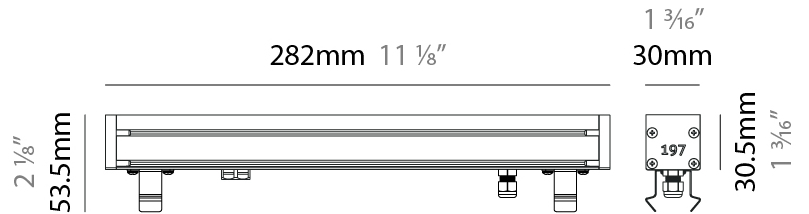

E12I0057- -

base number   Color   Lens
Temperature   Options

1. To build a product code in our configurator select the specify button on the base model # product page
2. To build a manual product code on this datasheet choose from the options listed below in blue font and add the suffix to the base model #

GENERAL

Series: Slash 30
Brand: Unonovesette
Division: Exterior
Mounting Type: Recessed
Mounting Location: In-Ground
Subcategory: Wallwash

PHYSICAL

Shape: Rectangle
Length (mm): 282
Length (in): 11 1/8
Width (mm): 30
Width (in): 1 3/16
Height (mm): 53.5
Height (in): 2 1/8
Light Distribution: Adjustable / Direct
Weight (kg): 0.46
Weight (lbs): 1.014
Diffuser: Extra clear tempered 6mm
Fixture Finish: ANA
Fixture Material: Extruded Aluminum
Cable Details: IP68 30cm Cable with Easy Lock system

ELECTRICAL

Lamp Type: LED
Input Wattage (W): 8.48
Total Output Wattage (W): 6.63
Dimming: Non-Dimmable
Driver Included: No
Driver Location: Remote
Driver Type: Constant Voltage - Universal
Driver Class: Class 2
Input Voltage (V): 120 - 277
Output Voltage (V): 24
Upon Request: Phase Dimming (120Vac only) / 0-10V Dimming

LED

Color Temperature (*K): 2200 / 2700 / 3000 / 4000
Max. Delivered Lumen (lm): 570 (3000K)
CRI: >90 CRI
Lamp Life (hrs): 100000

OPTICAL

Optic°: 12 / 21 / 31 / 46 / 13x36
Adjustability: Tilt ±20°

RATINGS AND CERTIFICATIONS

Certified By: Certified for North American Standards
IP rating: IP67
IK Rating: IK06