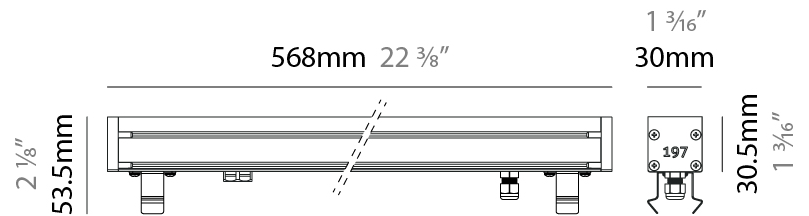

E12I0051-

base number   Color   Lens
Temperature   Options

1. To build a product code in our configurator select the specify button on the base model # product page
2. To build a manual product code on this datasheet choose from the options listed below in blue font and add the suffix to the base model #

GENERAL

Series: Slash 30
Brand: Unonovesette
Division: Exterior
Mounting Type: Recessed
Mounting Location: In-Ground
Subcategory: Wallwash

PHYSICAL

Shape: Rectangle
Length (mm): 568
Length (in): 22 ³/₈"
Width (mm): 30
Width (in): 1 ³/₁₆"
Height (mm): 53.5
Height (in): 2 ¹/₈"
Light Distribution: Adjustable / Direct
Weight (kg): 0.46
Weight (lbs): 1.014
Diffuser: Extra clear tempered 6mm
Fixture Finish: ANA
Fixture Material: Extruded Aluminum
Cable Details: IP68 30cm Cable with Easy Lock system

ELECTRICAL

Lamp Type: LED
Input Wattage (W): 32
Total Output Wattage (W): 25
Dimming: Non-Dimmable
Driver Included: No
Driver Location: Remote
Driver Type: Constant Voltage - Universal
Driver Class: Class 2
Input Voltage (V): 120 - 277
Output Voltage (V): 24
Upon Request: Phase Dimming (120Vac only) / 0-10V Dimming

LED

Color Temperature (*K): 2200 / 2700 / 3000 / 4000
Max. Delivered Lumen (lm): 2280 (3000K)
CRI: >90 CRI
Lamp Life (hrs): 100000

OPTICAL

Optic°: 12 / 21 / 31 / 46 / 13x36
Adjustability: Tilt ±20°

RATINGS AND CERTIFICATIONS

Certified By: Certified for North American Standards
IP rating: IP67
IK Rating: IK06