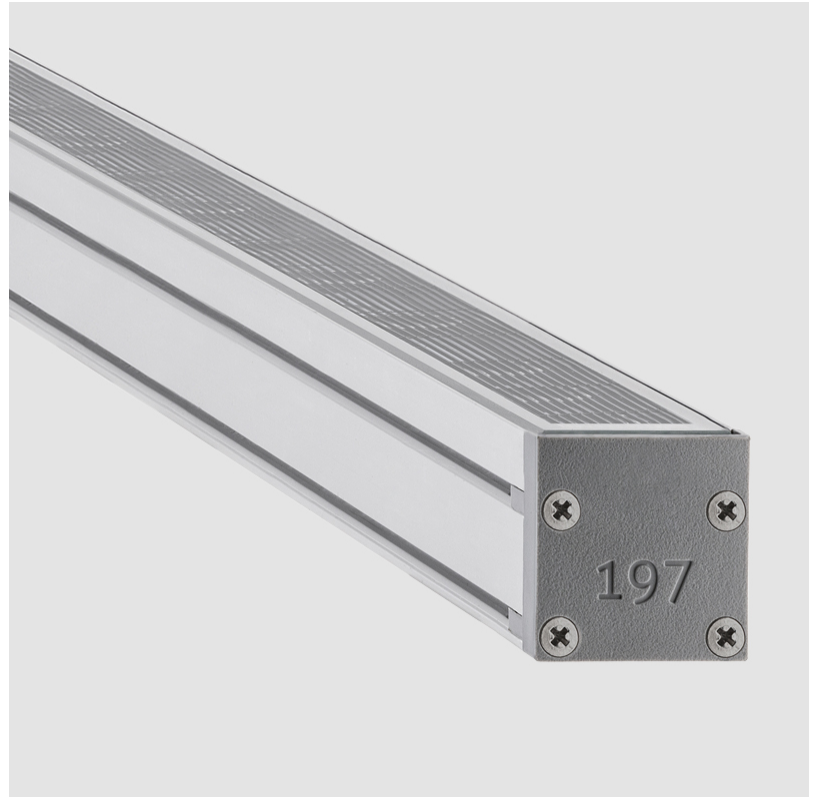

base number   Color   Lens
Temperature   Options

1. To build a product code in our configurator select the specify button on the base model # product page
2. To build a manual product code on this datasheet choose from the options listed below in blue font and add the suffix to the base model #

GENERAL

Series: Slash 30
Brand: Unonovesette
Division: Exterior
Mounting Type: Recessed
Mounting Location: In-Ground
Subcategory: Wallwash

PHYSICAL

Shape: Rectangle
Length (mm): 568
Length (in): 22 ³/₈"
Width (mm): 30
Width (in): 1 ³/₁₆"
Height (mm): 53.5
Height (in): 2 ¹/₈"
Light Distribution: Adjustable / Direct
Weight (kg): 0.46
Weight (lbs): 1.014
Diffuser: Extra clear tempered 6mm
Fixture Finish: ANA
Fixture Material: Extruded Aluminum
Cable Details: IP68 30cm Cable with Easy Lock system

ELECTRICAL

Lamp Type: LED
Input Wattage (W): 8.48
Total Output Wattage (W): 6.63
Dimming: Non-Dimmable
Driver Included: No
Driver Location: Remote
Driver Type: Constant Voltage - Universal
Driver Class: Class 2
Input Voltage (V): 120 - 277
Output Voltage (V): 24
Upon Request: Phase Dimming (120Vac only) / 0-10V Dimming

LED

Color Temperature (*K): 2200 / 2700 / 3000 / 4000
Max. Delivered Lumen (lm): 630 (3000K)
CRI: >90 CRI
Lamp Life (hrs): 100000

OPTICAL

Optic°: 12 / 21 / 31 / 46 / 13x36
Adjustability: Tilt ±20°

RATINGS AND CERTIFICATIONS

Certified By: Certified for North American Standards
IP rating: IP67
IK Rating: IK06