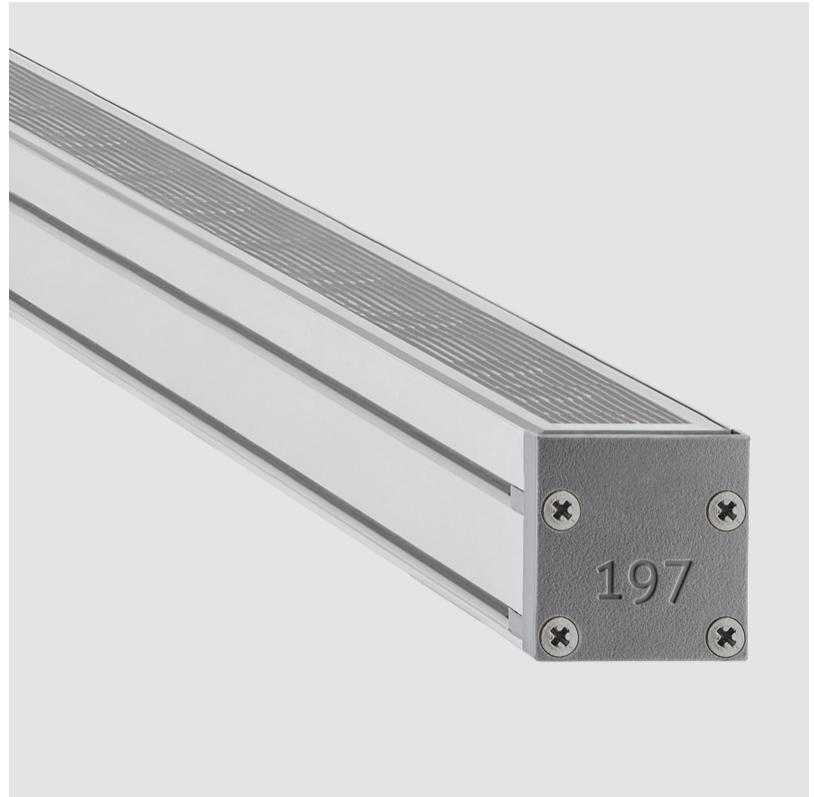

SLASH 30 RECESSED

E12I0054-

base number   Color   Lens
Temperature   Options

1. To build a product code in our configurator select the specify button on the base model # product page
2. To build a manual product code on this datasheet choose from the options listed below in blue font and add the suffix to the base model #

GENERAL

Series: Slash 30
Brand: Unonovesette
Division: Exterior
Mounting Type: Recessed
Mounting Location: In-Ground
Subcategory: Wallwash

PHYSICAL

Shape: Rectangle
Length (mm): 1139
Length (in): 44 ¹³/₁₆"
Width (mm): 30
Width (in): 1 ³/₁₆"
Height (mm): 53.5
Height (in): 2 ¹/₈"
Light Distribution: Adjustable / Direct
Diffuser: Extra clear tempered 6mm
Fixture Finish: ANA
Fixture Material: Extruded Aluminum
Cable Details: IP68 30cm Cable with Easy Lock system

ELECTRICAL

Lamp Type: LED
Input Wattage (W): 30.5
Total Output Wattage (W): 23.88
Dimming: Non-Dimmable
Driver Included: No
Driver Location: Remote
Driver Type: Constant Voltage - Universal
Driver Class: Class 2
Input Voltage (V): 120 - 277
Output Voltage (V): 24
Upon Request: Phase Dimming (120Vac only) / 0-10V Dimming

LED

Color Temperature (°K): 2200 / 2700 / 3000 / 4000
Max. Delivered Lumen (lm): 2520 (3000K)
CRI: >90 CRI
Lamp Life (hrs): 100000

OPTICAL

Optic°: 12 / 21 / 31 / 46 / 13x36
Adjustability: Tilt ±20°

RATINGS AND CERTIFICATIONS

Certified By: Certified for North American Standards
IP rating: IP67
IK Rating: IK06