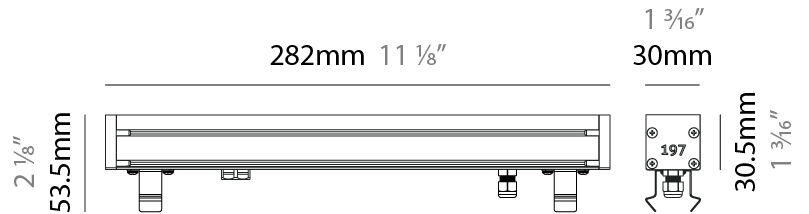

E12I0056-

base number   Color   Lens
Temperature   Options

1. To build a product code in our configurator select the specify button on the base model # product page
2. To build a manual product code on this datasheet choose from the options listed below in blue font and add the suffix to the base model #

GENERAL

Series: Slash 30
Brand: Unonovesette
Division: Exterior
Mounting Type: Recessed
Mounting Location: In-Ground
Subcategory: Wallwash

PHYSICAL

Shape: Rectangle
Length (mm): 282
Length (in): 11 1/8
Width (mm): 30
Width (in): 1 3/16
Height (mm): 53.5
Height (in): 2 1/8
Light Distribution: Adjustable / Direct
Weight (kg): 0.46
Weight (lbs): 1.014
Diffuser: Extra clear tempered 6mm
Fixture Finish: ANA
Fixture Material: Extruded Aluminum
Cable Details: IP68 30cm Cable with Easy Lock system

ELECTRICAL

Lamp Type: LED
Input Wattage (W): 4.18
Total Output Wattage (W): 3.27
Dimming: Non-Dimmable
Driver Included: No
Driver Location: Remote
Driver Type: Constant Voltage - Universal
Driver Class: Class 2
Input Voltage (V): 120 - 277
Output Voltage (V): 24
Upon Request: Phase Dimming (120Vac only) / 0-10V Dimming

LED

Color Temperature (*K): 2200 / 2700 / 3000 / 4000
Max. Delivered Lumen (lm): 315 (3000K)
CRI: >90 CRI
Lamp Life (hrs): 100000

OPTICAL

Optic°: 12 / 21 / 31 / 46 / 13x36
Adjustability: Tilt ±20°

RATINGS AND CERTIFICATIONS

Certified By: Certified for North American Standards
IP rating: IP67
IK Rating: IK06