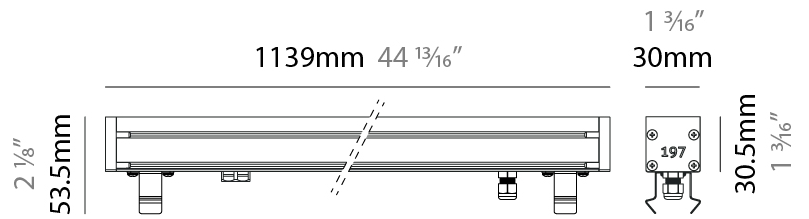

SLASH 30 RECESSED

E12I0055-

base number   Color   Lens
Temperature   Options

1. To build a product code in our configurator select the specify button on the base model # product page
2. To build a manual product code on this datasheet choose from the options listed below in blue font and add the suffix to the base model #

GENERAL

Series: Slash 30
Brand: Unonovesette
Division: Exterior
Mounting Type: Recessed
Mounting Location: In-Ground
Subcategory: Wallwash

PHYSICAL

Shape: Rectangle
Length (mm): 1139
Length (in): 44 ¹³/₁₆"
Width (mm): 30
Width (in): 1 ³/₁₆"
Height (mm): 53.5
Height (in): 2 ¹/₈"
Light Distribution: Adjustable / Direct
Diffuser: Extra clear tempered 6mm
Fixture Finish: ANA
Fixture Material: Extruded Aluminum
Cable Details: IP68 30cm Cable with Easy Lock system

ELECTRICAL

Lamp Type: LED
Input Wattage (W): 64
Total Output Wattage (W): 50
Dimming: Non-Dimmable
Driver Included: No
Driver Location: Remote
Driver Type: Constant Voltage - Universal
Driver Class: Class 2
Input Voltage (V): 120 - 277
Output Voltage (V): 24
Upon Request: Phase Dimming (120Vac only) / 0-10V Dimming

LED

Color Temperature (°K): 2200 / 2700 / 3000 / 4000
Max. Delivered Lumen (lm): 4560 (3000K)
CRI: >90 CRI
Lamp Life (hrs): 100000

OPTICAL

Optic°: 12 / 21 / 31 / 46 / 13x36
Adjustability: Tilt ±20°

RATINGS AND CERTIFICATIONS

Certified By: Certified for North American Standards
IP rating: IP67
IK Rating: IK06