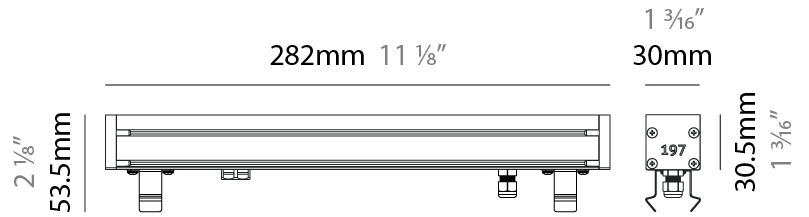

base number   Color   Lens
Temperature   Options

1. To build a product code in our configurator select the specify button on the base model # product page
2. To build a manual product code on this datasheet choose from the options listed below in blue font and add the suffix to the base model #

GENERAL

Series: Slash 30
Brand: Unonovesette
Division: Exterior
Mounting Type: Recessed
Mounting Location: In-Ground
Subcategory: Wallwash

PHYSICAL

Shape: Rectangle
Length (mm): 282
Length (in): 11 1/8
Width (mm): 30
Width (in): 1 3/16
Height (mm): 53.5
Height (in): 2 1/8
Light Distribution: Adjustable / Direct
Weight (kg): 0.46
Weight (lbs): 1.014
Diffuser: Extra clear tempered 6mm
Fixture Finish: ANA
Fixture Material: Extruded Aluminum
Cable Details: IP68 30cm Cable with Easy Lock system

ELECTRICAL

Lamp Type: LED
Input Wattage (W): 16
Total Output Wattage (W): 12.5
Dimming: 0-10V Dimming
Driver Included: No
Driver Location: Remote
Driver Type: Constant Voltage - Universal
Driver Class: Class 2
Housing: ENCP9
Input Voltage (V): 120 - 277
Output Voltage (V): 24
Upon Request: Phase Dimming (120Vac only)

LED

Color Temperature (°K): 2200 / 2700 / 3000 / 4000
Max. Delivered Lumen (lm): 1140 (3000K)
CRI: >90 CRI
Lamp Life (hrs): 100000

OPTICAL

Optic°: 12 / 21 / 31 / 46 / 13x36
Adjustability: Tilt ±20°

RATINGS AND CERTIFICATIONS

Certified By: Certified for North American Standards
IP rating: IP67
IK Rating: IK06