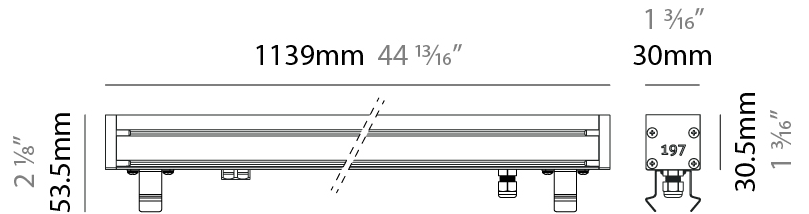

SLASH 30 RECESSED

E12I0062- _____ - _____
base number   Color   Lens
                         Temperature   Options

1. To build a product code in our configurator select the specify button on the base model # product page
2. To build a manual product code on this datasheet choose from the options listed below in blue font and add the suffix to the base model #

GENERAL

Series: Slash 30
Brand: Unonovesette
Division: Exterior
Mounting Type: Recessed
Mounting Location: In-Ground
Subcategory: Wallwash

PHYSICAL

Shape: Rectangle
Length (mm): 1139
Length (in): 44 ¹³/₁₆"
Width (mm): 30
Width (in): 1 ³/₁₆"
Height (mm): 53.5
Height (in): 2 ¹/₈"
Light Distribution: Adjustable / Direct
Diffuser: Extra clear tempered 6mm
Fixture Finish: ANA
Fixture Material: Extruded Aluminum
Cable Details: IP68 30cm Cable with Easy Lock system

ELECTRICAL

Lamp Type: LED
Input Wattage (W): 16.71
Total Output Wattage (W): 13.05
Dimming: 1-10V Dimming
Driver Included: No
Driver Location: Remote
Driver Type: Constant Voltage - Universal
Driver Class: Class 2
Housing: ENCP9
Input Voltage (V): 120 - 277
Output Voltage (V): 24
Upon Request: Phase Dimming (120Vac only)

LED

Color Temperature (°K): 2200 / 2700 / 3000 / 4000
Max. Delivered Lumen (lm): 1260 (3000K)
CRI: >90 CRI
Lamp Life (hrs): 100000

OPTICAL

Optic°: 12 / 21 / 31 / 46 / 13x36
Adjustability: Tilt ±20°

RATINGS AND CERTIFICATIONS

Certified By: Certified for North American Standards
IP rating: IP67
IK Rating: IK06